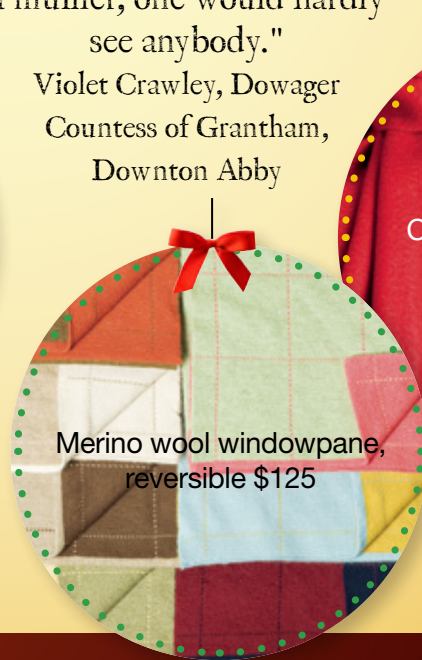

David I., Foxhunter

Silk/Cashmere \$289

Merino wool windowpane, reversible \$125

Cashmere solid \$135

Order Online!
CLICK HERE

Look for our 24-page holiday gift insert in the current issue of *In & Around Horse Country*.